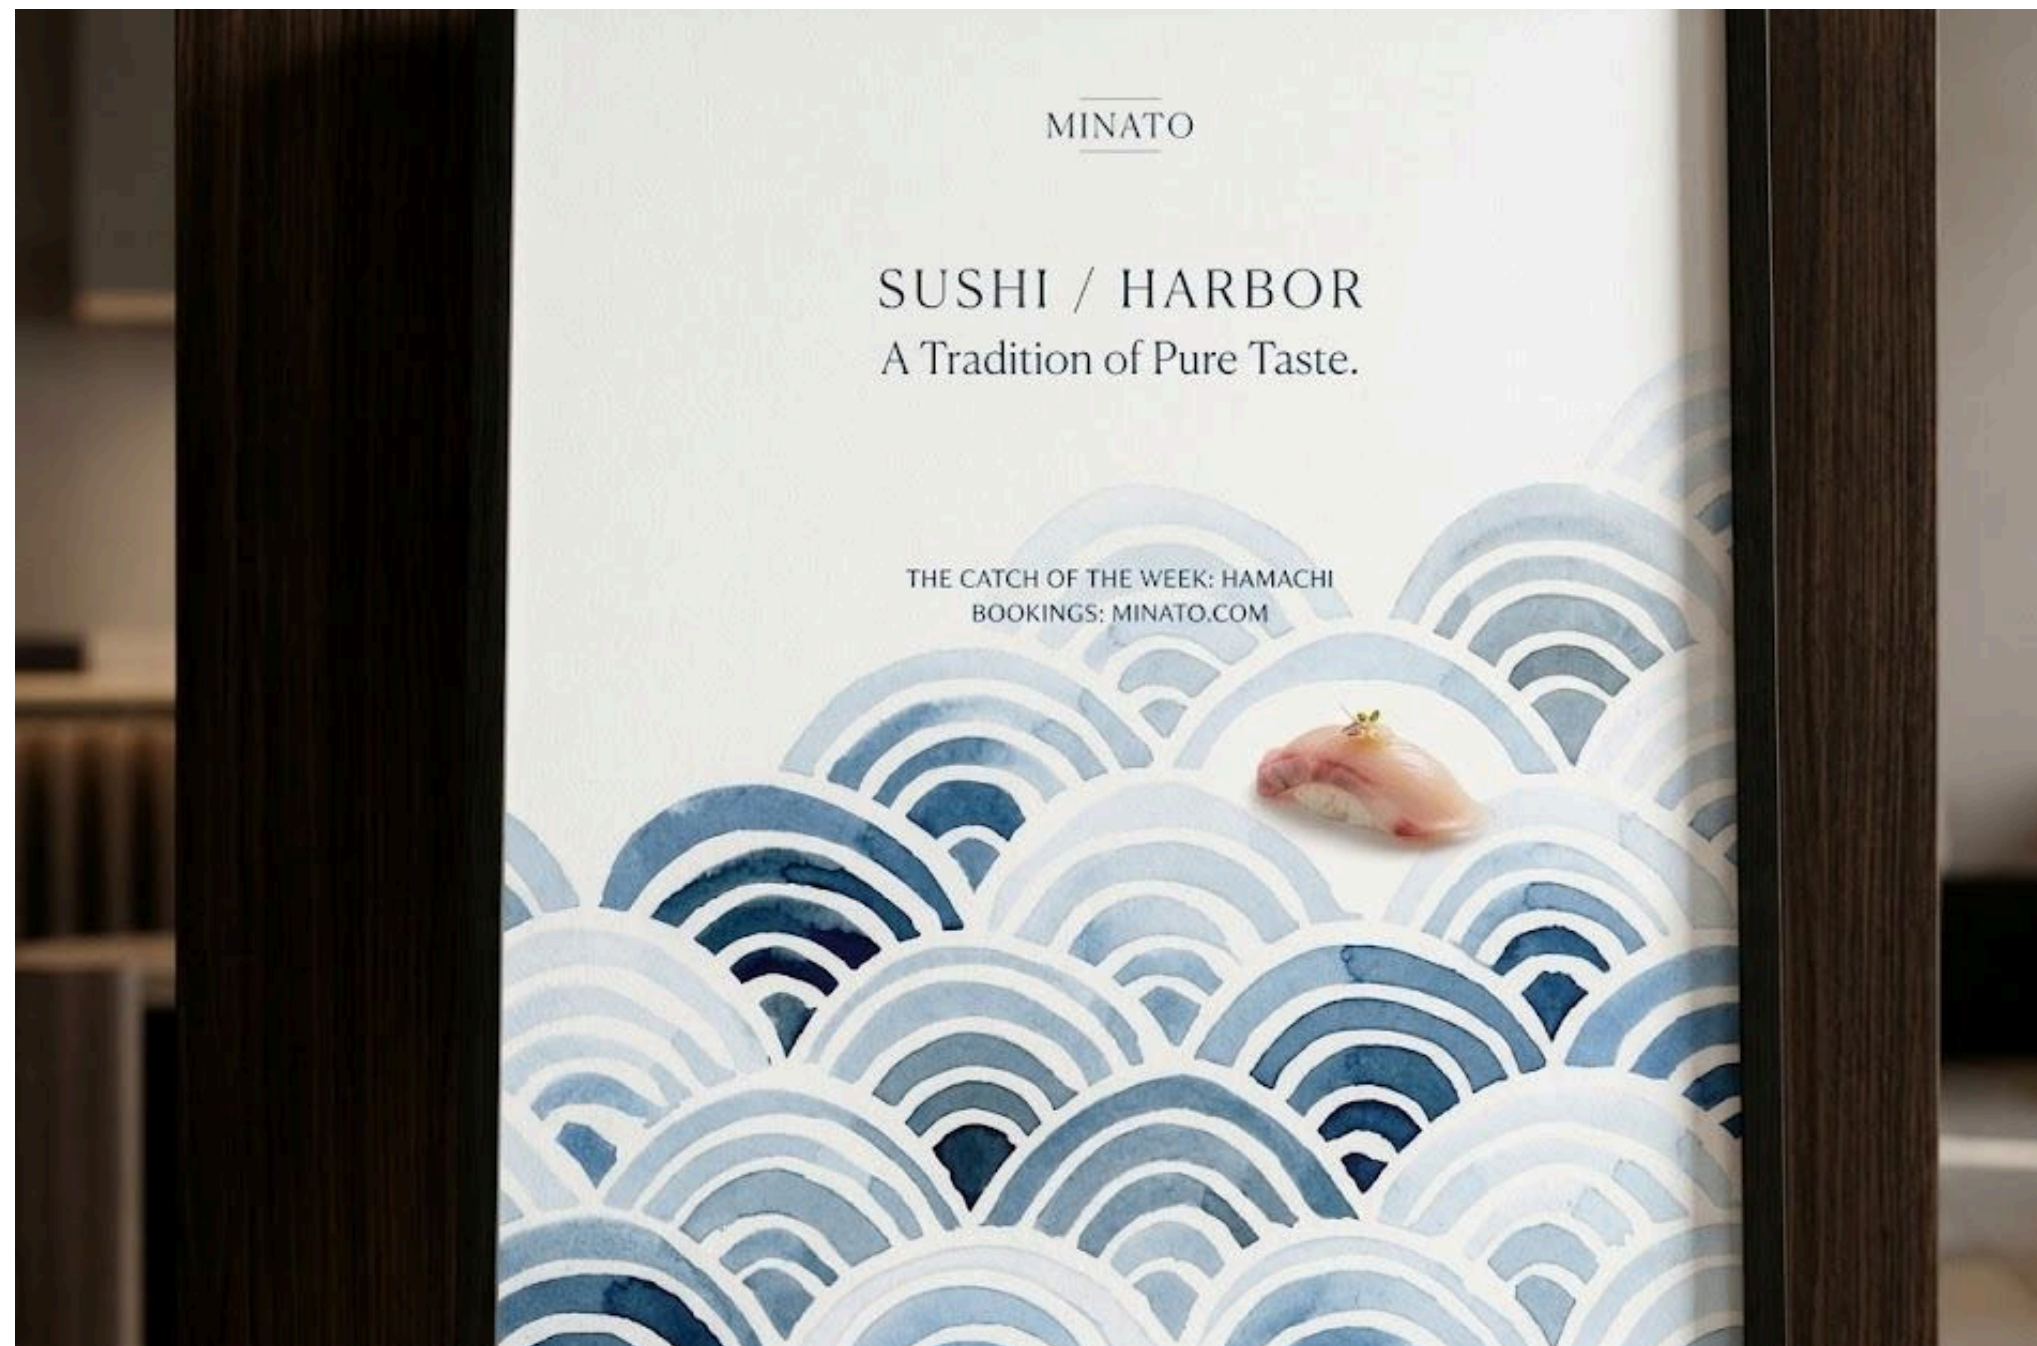

Pattern Usage

use pattern for with 40% opacity